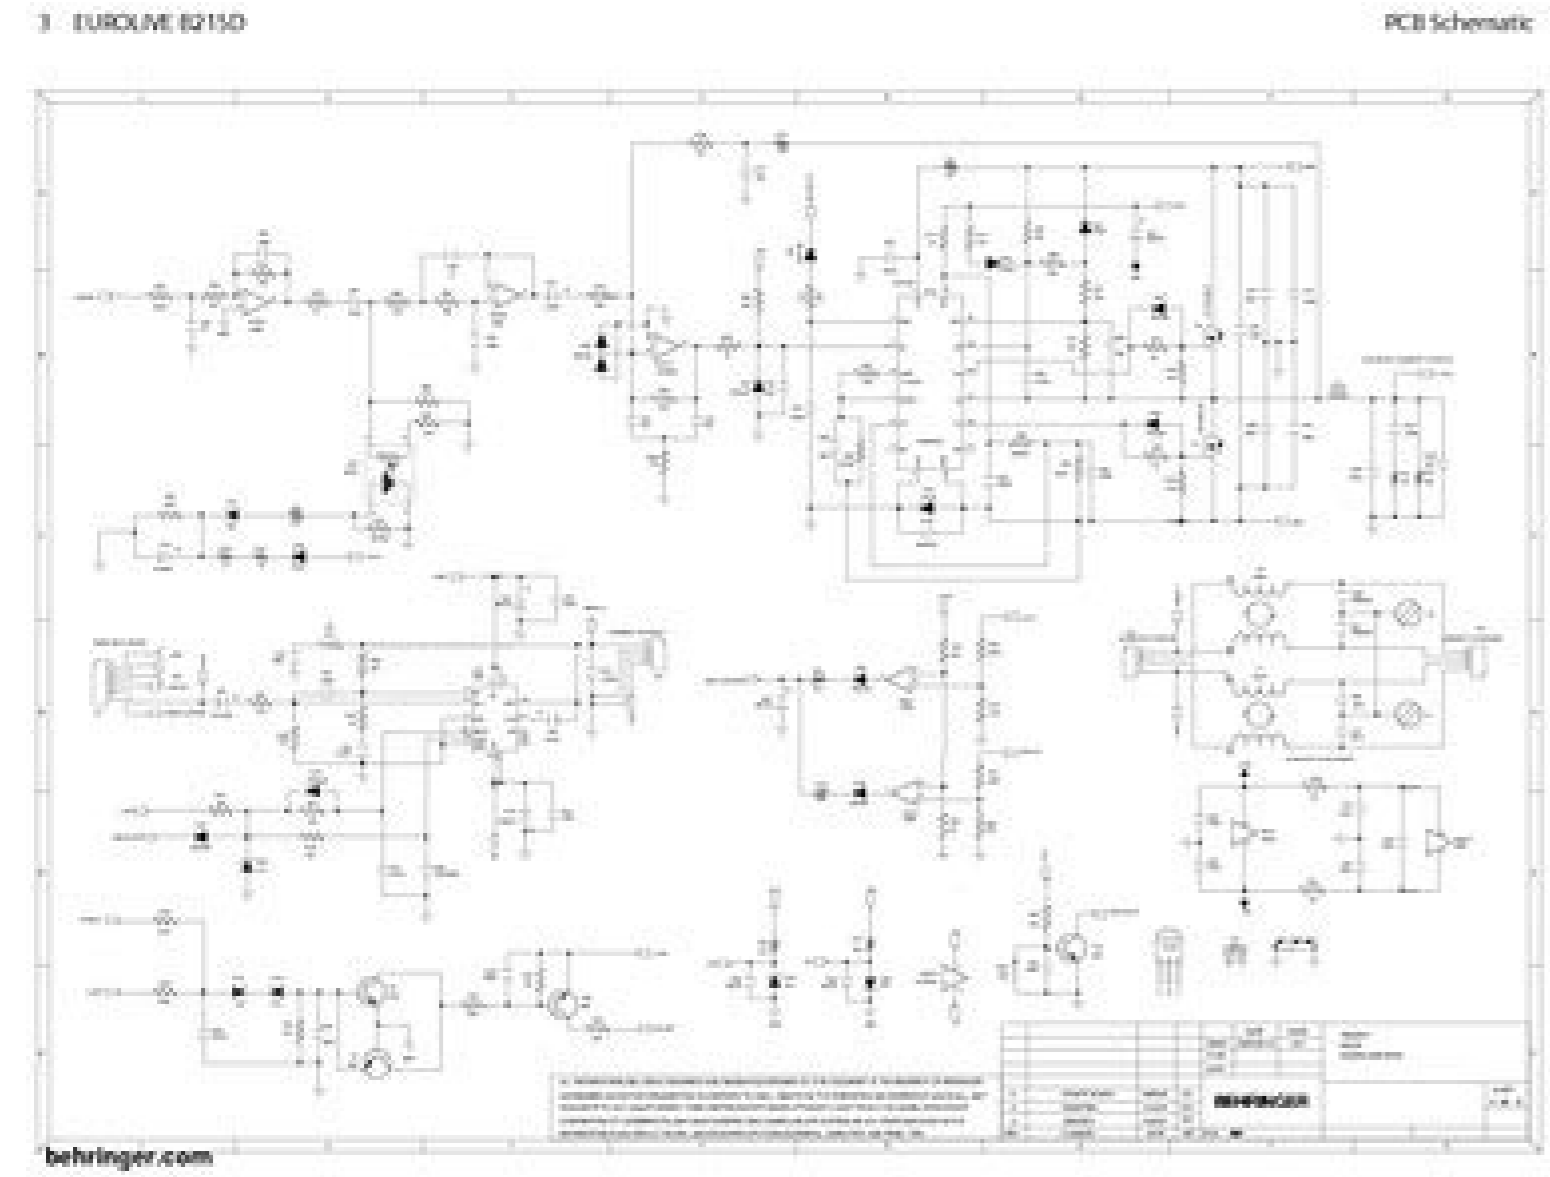

I'm not robot!

Service Manual

CD Stereo System
Model No. SA-AKX56GN

PSG130403AE

Product Color: (K) ..Black Type

Please refer to the original service manual for:
 • CD Mechanism Unit, Order No. PSG1102001CE
 • Speaker system SB-AKX56PN-K, Order No. PSG130404AE